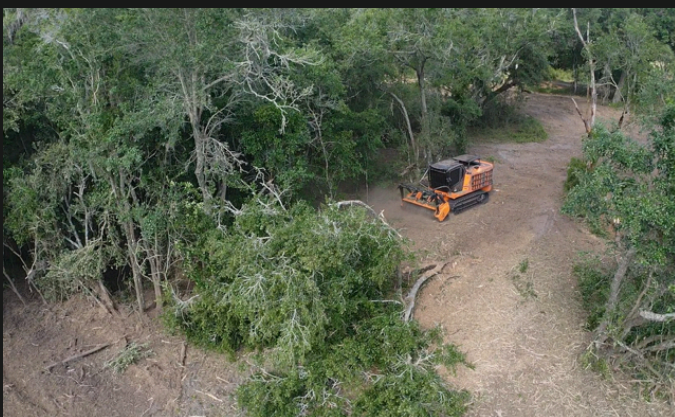

THE WORK

REAL LAND. REAL RESULTS.